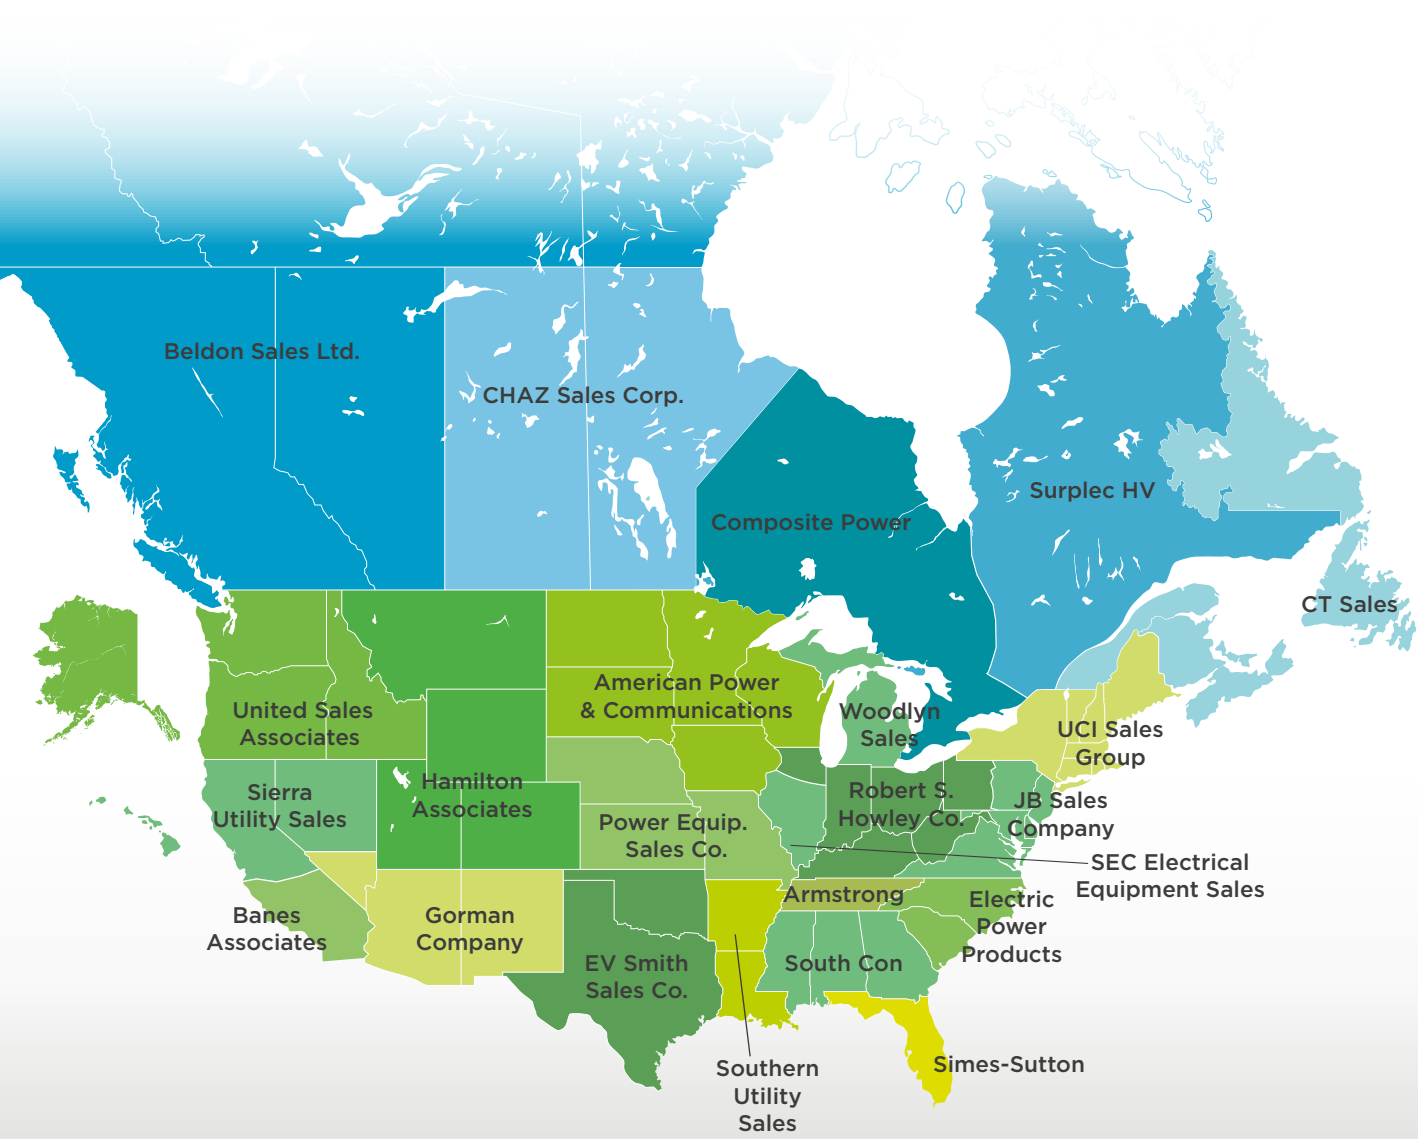

arteche

Moving together

Arteche Sales Network USA & Canada

Dry Type Medium Voltage Instruments Transformers
(600V up to 69 KV)

Arteche USA has a comprehensive network of 23 local representatives covering every state of USA and Canada aiming to provide close service to any customer in the region.